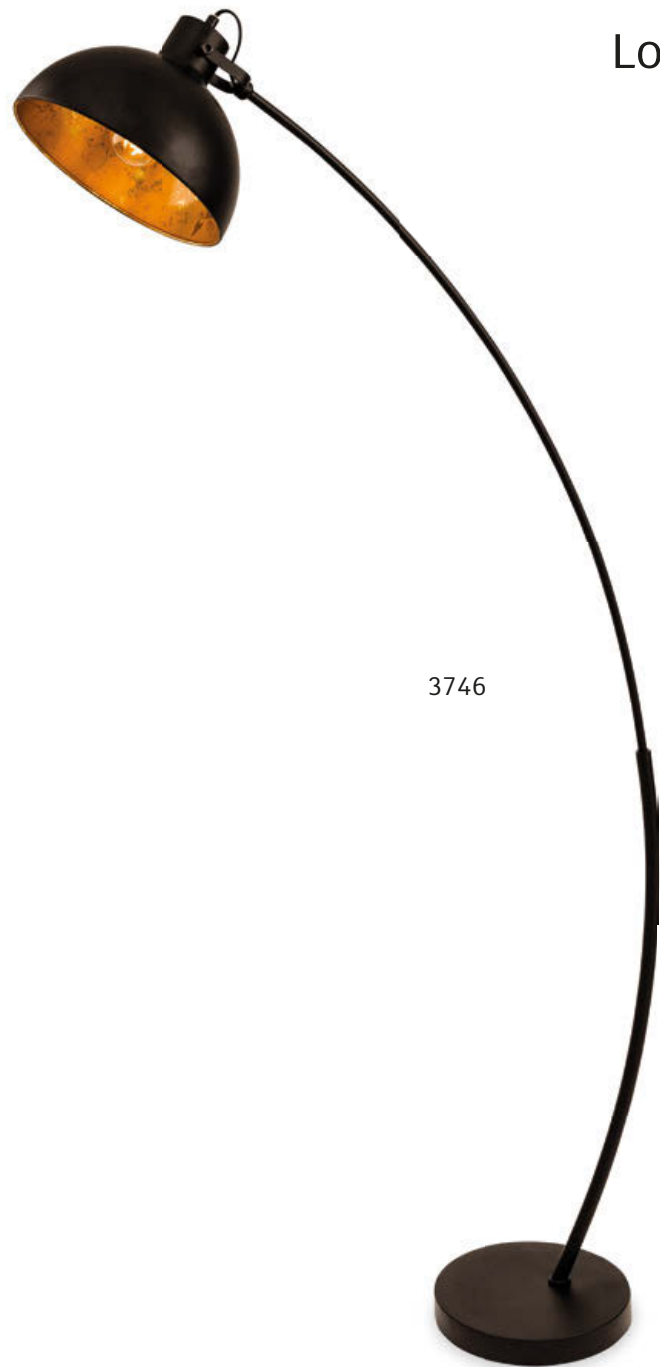

## Arco LED Table Lamp

Code	Max Wattage	Height (mm)
7640	8.5w LED 670lm 3000K	475

Colours: Champagne Gold  
Chrome

3 year guarantee

Morgan

3745

3746

Lotus